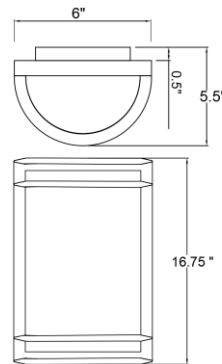

### PRODUCT MEASUREMENTS

FIXTURE	BACKPLATE / CANOPY
Length:	Length 7"
Width: 6"	Width: 4.5"
Diameter	Diameter:
Height: 16.75"	Height: 0.5"
Extension: 5.5"	
Overall Height:	

#### LINE DRAWING